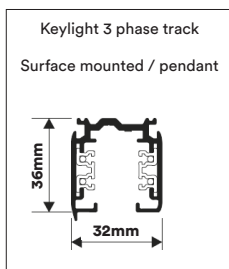

ACCESSORIES

TECHNICAL DRAWING

ARTICLE NUMBER	DESCRIPTION	LENGTH	COLOR
9631.995.99.3	Keylight track rail	1000mm	White
9631.995.99.5	Keylight track rail	1000mm	Black
9631.995.99.6	Keylight track rail	1000mm	Alu
9632.995.99.3	Keylight track rail	2000mm	White
9632.995.99.5	Keylight track rail	2000mm	Black
9632.995.99.6	Keylight track rail	2000mm	Alu
9633.995.99.3	Keylight track rail	3000mm	White
9633.995.99.5	Keylight track rail	3000mm	Black
9633.995.99.6	Keylight track rail	3000mm	Alu