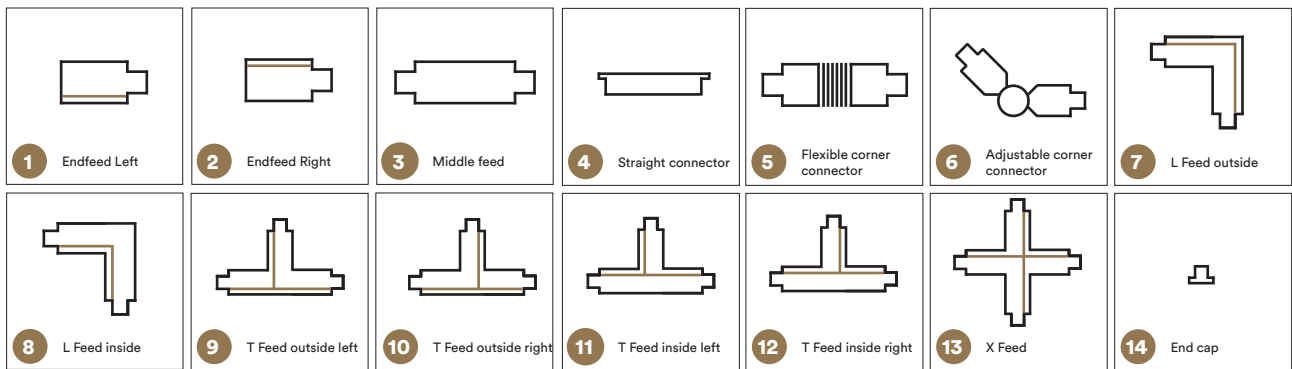

ACCESSORIES

TECHNICAL DRAWING

ARTICLE NUMBER	DESCRIPTION	LENGTH	COLOR
9631.995.99.3	Keylight track rail	1000mm	White
9631.995.99.5	Keylight track rail	1000mm	Black
9631.995.99.6	Keylight track rail	1000mm	Alu
9632.995.99.3	Keylight track rail	2000mm	White
9632.995.99.5	Keylight track rail	2000mm	Black
9632.995.99.6	Keylight track rail	2000mm	Alu
9633.995.99.3	Keylight track rail	3000mm	White
9633.995.99.5	Keylight track rail	3000mm	Black
9633.995.99.6	Keylight track rail	3000mm	Alu