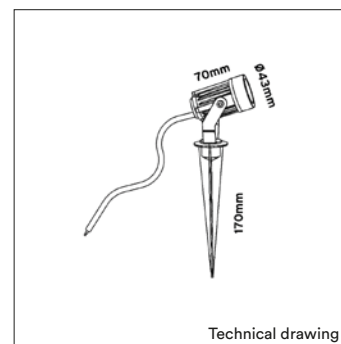

<b>PRODUCT MATERIAL</b>	Aluminium
<b>LIGHT SOURCE</b>	Epistar
<b>MODULE LIFETIME</b>	Approx. 30.000 hours
<b>DRIVER</b>	Including on/off driver
<b>COLORS</b>	● 5 = RAL 9005 black mat
<b>BEAM ANGLE</b>	▲ 38°
<b>SIZE</b>	Ø43 X 70 X 80mm

## INFORMATION

Including ground mounting pin

Including 1000mm cable

ARTICLE NUMBER	LAMP TYPE	BRAND	LUMINOUS FLUX	OUTPUT POWER	MODULE EFFICIENCY	COLOR TEMPERATURE	CRI	TC LIFETIME
8145.005.38.5	Epistar	LED	287lm	5W	57lm/W	2700K	>80	30.000 Hrs