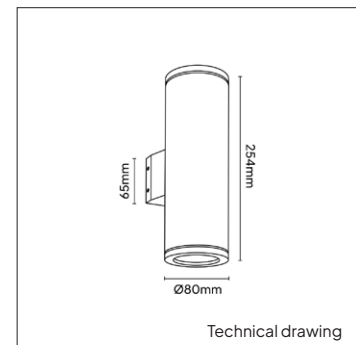

KEYLIGHT

BRICK UD

PRODUCT MATERIAL	Aluminium and PC
LIGHT SOURCE	LED GU10
MODULE LIFETIME	Approx. 30.000 / 50.000 hours
COLORS (Δ)	○ 3 = RAL 9003 white ● 5 = RAL 9005 black
BEAM ANGLE	▲ 25° ▲ 36°
BEAM ANGLE (DTW)	▲ 30°
SIZE	Ø80 X 112 X 254mm

INFORMATION

⚠ Max. hole size for the wall mounting is 75 x 65mm (W X H)

ARTICLE NUMBER	LAMP TYPE	BRAND	LUMINOUS FLUX	OUTPUT POWER	MODULE EFFICIENCY	COLOR TEMPERATURE	CRI	TC LIFETIME	BEAM ANGLE
8181.272.25.Δ	GU10	Philips	2 X 265lm	2 X 4W	66lm/W	2700K	>90	50.000 Hrs	25°
8181.279.36.Δ	GU10	Philips	2 X 265lm	2 X 4W	66lm/W	2700K	>90	50.000 Hrs	36°
8181.282.25.Δ	GU10	Philips	2 X 280lm	2 X 4W	70lm/W	3000K	>90	50.000 Hrs	25°
8181.290.36.Δ	GU10	Philips	2 X 280lm	2 X 4W	70lm/W	3000K	>90	50.000 Hrs	36°
8181.176.30.Δ	GU10	KL	2 X 305lm	2 X 5W	61lm/W	2000 - 3000K	DTW >90	30.000 Hrs	30°