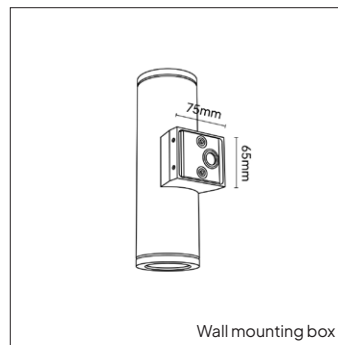

KEYLIGHT

BRICK UD

PRODUCT MATERIAL	Aluminium and PC
LIGHT SOURCE	LED GU10
MODULE LIFETIME	Approx. 30.000 / 50.000 hours
COLORS (Δ)	○ 3 = RAL 9003 white ● 5 = RAL 9005 black
BEAM ANGLE	▲ 25° ▲ 36°
BEAM ANGLE (DTW)	▲ 30°
SIZE	Ø80 X 112 X 254mm

INFORMATION

⚠ Max. hole size for the wall mounting is 75 x 65mm (W X H)

ARTICLE NUMBER	LAMP TYPE	BRAND	LUMINOUS FLUX	OUTPUT POWER	MODULE EFFICIENCY	COLOR TEMPERATURE	CRI	TC LIFETIME	BEAM ANGLE
8181.272.25.Δ	GU10	Philips	2 X 265lm	2 X 4W	66lm/W	2700K	>90	50.000 Hrs	25°
8181.279.36.Δ	GU10	Philips	2 X 265lm	2 X 4W	66lm/W	2700K	>90	50.000 Hrs	36°
8181.282.25.Δ	GU10	Philips	2 X 280lm	2 X 4W	70lm/W	3000K	>90	50.000 Hrs	25°
8181.290.36.Δ	GU10	Philips	2 X 280lm	2 X 4W	70lm/W	3000K	>90	50.000 Hrs	36°
8181.176.30.Δ	GU10	KL	2 X 305lm	2 X 5W	61lm/W	2000 - 3000K	DTW >90	30.000 Hrs	30°