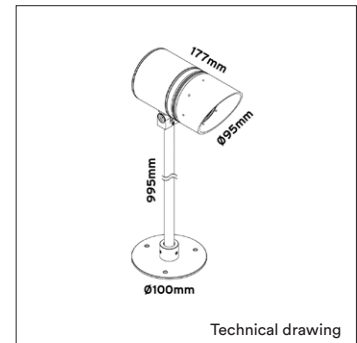

KEYLIGHT

GARDEN SPOT MAXI

PRODUCT MATERIAL	Aluminium
LIGHT SOURCE	Bridgelux C8
MODULE LIFETIME	Approx. 50.000 hours
DRIVER	Option
COLORS	● 5 = RAL 9005 black
BEAM ANGLE	 37°
SIZE	177 X Ø95 X 995mm
OPTIONS	
DIMMABLE	On request For centralized drivers please contact sales

INFORMATION

Alu body and mounting plate with spike in black with 90cm pole. Mounting pole can be cut to desired height

Including 1500mm cable

ARTICLE NUMBER	LAMP TYPE	BRAND	LUMINOUS FLUX	OUTPUT POWER	MODULE EFFICIENCY	COLOR TEMPERATURE	CRI	TC LIFETIME	mA	Driver
8142.015.37.5	C8	Bridgelux	1516lm	15W	101lm/W	2700K	>80	50.000 Hrs	350mA	Included
8142.115.37.5	C8	Bridgelux	1516lm	15W	101lm/W	2700K	>80	50.000 Hrs	350mA	Excluded