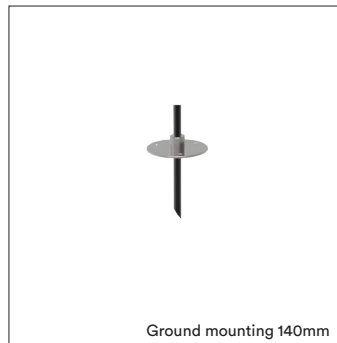

KEYLIGHT

GARDEN SPOT MAXI

PRODUCT MATERIAL	Aluminium
LIGHT SOURCE	Bridgelux C8
MODULE LIFETIME	Approx. 50.000 hours
DRIVER	Option
COLORS	● 5 = RAL 9005 black
BEAM ANGLE	 37°
SIZE	177 X Ø95 X 995mm
OPTIONS	
DIMMABLE	On request For centralized drivers please contact sales

INFORMATION

Alu body and mounting plate with spike in black with 90cm pole. Mounting pole can be cut to desired height

Including 1500mm cable

ARTICLE NUMBER	LAMP TYPE	BRAND	LUMINOUS FLUX	OUTPUT POWER	MODULE EFFICIENCY	COLOR TEMPERATURE	CRI	TC LIFETIME	mA	Driver
8142.015.37.5	C8	Bridgelux	1516lm	15W	101lm/W	2700K	>80	50.000 Hrs	350mA	Included
8142.115.37.5	C8	Bridgelux	1516lm	15W	101lm/W	2700K	>80	50.000 Hrs	350mA	Excluded