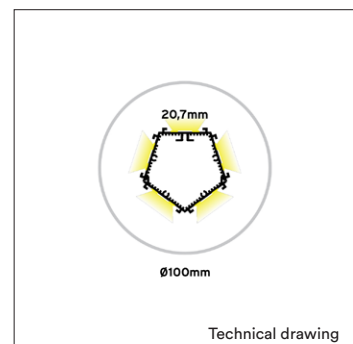

PRODUCT MATERIAL	Anodized Aluminium
LED STRIP SIZE	Up to 20mm
COLORS (Δ)	● 6 = RAL 9006 aluminium
SIZE	2000 X Ø100mm

OPTIONS

COVER	Opal LT 78%	Included
ACCESSORIES	End cap	
	● White Art. no.: 0612.998.12.3	
	End cap + cable hole	
● White Art. no.: 0612.999.12.3		
Pendant kit		
Art. no.: 0612.900.12.0		

INFORMATION

This product comes without a led strip, see the led stripes section for the available led stripes

! Always pay attention to the LED strip size to avoid combining the product with a LED strip that doesn't fit.

! For an even light distribution all around, 5 led strips are required.

ARTICLE NUMBER	LENGTH	WIDTH	HEIGHT	LED STRIPE SIZE
----------------	--------	-------	--------	-----------------

Δ See colors

0612.100.10.Δ	2000mm	100mm	100mm	5 × 12mm
---------------	--------	-------	-------	----------