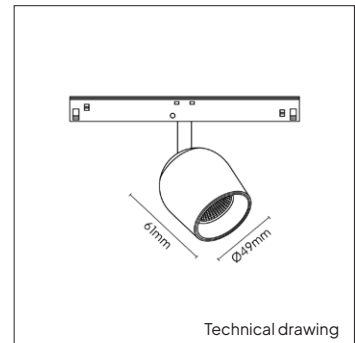

OPTIONS

OPTIONAL BEAM ANGLE	▲ 15°	Art. no.: 5818.020.15.0
	▲ 36°	Art. no.: 5818.020.36.0
ANTI-GLARE RING	Black	Included
	Gold	Art. no.: 5818.030.00.9
HONEYCOMB	Art. no.: 5818.040.00.0	
WIRELESS DIMMABLE	Zigbee or Casambi	

Design Patent Certificate
No. ZL 2019 3 0427886.1 Trackspot Venus Patent