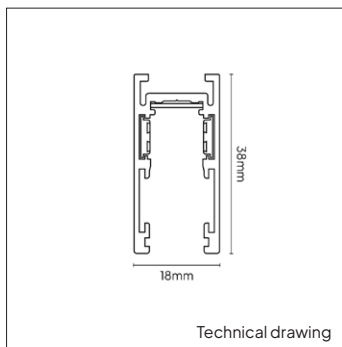

ARTICLE NUMBER	DESCRIPTION	COLOR
5701.200.99.5	Magnet XS Track High 2000mm	Black
5701.300.99.5	Magnet XS Track High 3000mm	Black
5700.900.00.5	Magnet XS cover 3000mm	Black
5701.990.99.5	Magnet XS Corner Horizontal High + Power Connector	Black
5701.991.99.5	Magnet XS Corner Vertical High + Power Connector	Black
5701.994.99.5	Magnet XS End Cap High/Recessed (2pcs)	Black
5700.992.99.5	Magnet XS Power Feed 3000mm Cable 4 wires	Black
5701.993.99.5	Magnet XS Straight Connector High/Recessed + Bracket	Black
5701.999.99.5	Magnet XS Pendant Kit High 3000mm Wire	Black

DRIVERS ON/OFF

ARTICLE NUMBER	VOLTAGE	WATTAGE	IP
0148.060.10.0	48VDC	60W	IP67
0148.100.10.1	48VDC	100W	IP67
0148.150.10.1	48VDC	150W	IP67
0148.240.10.0	48VDC	240W	IP67
0148.320.10.0	48VDC	320W	IP67

 Full warranty only applies when fixtures are purchased in combination with recommended driver.