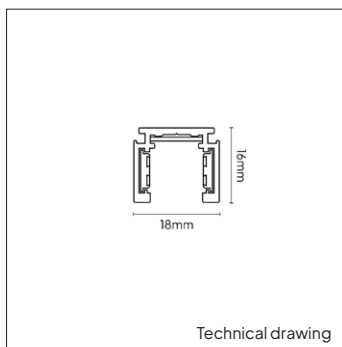

ARTICLE NUMBER	DESCRIPTION	COLOR
5700.200.99.5	Magnet XS Track Low 2000mm	Black
5700.300.99.5	Magnet XS Track Low 3000mm	Black
5700.900.00.5	Magnet XS cover 3000mm	Black
5700.990.99.5	Magnet XS Corner Horizontal Low + Power Connector	Black
5700.991.99.5	Magnet XS Corner Vertical Low + Power Connector	Black
5700.994.99.5	Magnet XS End Cap Low (2pcs)	Black
5700.992.99.5	Magnet XS Power Feed 3000mm Cable 4 wires	Black
5700.993.99.5	Magnet XS Straight Connector Low + Bracket	Black
5700.999.99.5	Magnet XS Pendant Kit Low 3000mm Wire	Black

DRIVERS ON/OFF

ARTICLE NUMBER	VOLTAGE	WATTAGE	IP
0148.060.10.0	48VDC	60W	IP67
0148.100.10.1	48VDC	100W	IP67
0148.150.10.1	48VDC	150W	IP67
0148.240.10.0	48VDC	240W	IP67
0148.320.10.0	48VDC	320W	IP67

 Full warranty only applies when fixtures are purchased in combination with recommended driver.