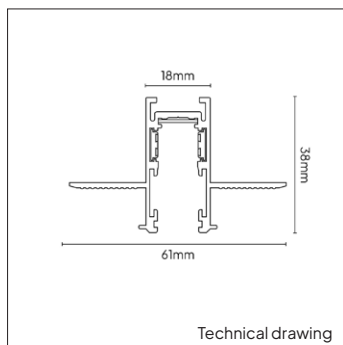

ARTICLE NUMBER	DESCRIPTION	COLOR
5702.200.99.5	Magnet XS Track Recessed 2000mm	Black
5702.300.99.5	Magnet XS Track Recessed 3000mm	Black
5700.900.00.5	Magnet XS cover 3000mm	Black
5702.990.99.5	Magnet XS Corner Horizontal Recessed + Power Connector	Black
5702.991.99.5	Magnet XS Corner Vertical Recessed + Power Connector	Black
5701.994.99.5	Magnet XS End Cap High/Recessed (2pcs)	Black
5700.992.99.5	Magnet XS Power Feed 3000mm Cable 4 wires	Black
5701.993.99.5	Magnet XS Straight Connector High/Recessed + Bracket	Black

DRIVERS ON/OFF

ARTICLE NUMBER	VOLTAGE	WATTAGE	IP
0148.060.10.0	48VDC	60W	IP67
0148.100.10.1	48VDC	100W	IP67
0148.150.10.1	48VDC	150W	IP67
0148.240.10.0	48VDC	240W	IP67
0148.320.10.0	48VDC	320W	IP67

 Full warranty only applies when fixtures are purchased in combination with recommended driver.