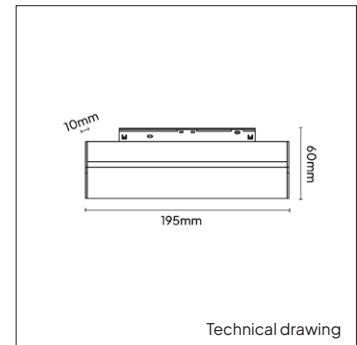

PRODUCT MATERIAL	Die-cast aluminium
ADAPTER	48V adapter
LIGHT SOURCE	Bridgelux 3030
MODULE LIFETIME	Approx. 50.000 hours
DRIVER	Including DALI driver
COLORS	● 5 = RAL 9005 black
BEAM ANGLE	▲ 30°
ADJUSTABLE	Yes
SIZE	195 X 10 X 60mm

OPTIONS

WIRELESS DIMMABLE	Zigbee or Casambi

INFORMATION

⚠ The light source in this product can be replaced with an equivalent module made by Philips, Osram or Tridonic.

ARTICLE NUMBER	LAMP TYPE	BRAND	LUMINOUS FLUX	OUTPUT POWER	MODULE EFFICIENCY	COLOR TEMPERATURE	CRI	TC LIFETIME	mA
5762.270.30.5	3030	Bridgelux	557lm	10W	56lm/W	2700K	>90	50.000 Hrs	250mA
5762.300.30.5	3030	Bridgelux	557lm	10W	56lm/W	3000K	>90	50.000 Hrs	250mA