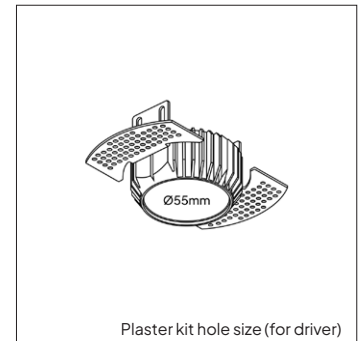

OPTIONS

OPTIONAL BEAM ANGLE	 38° Art. no.: 4941.010.38.0
DRIVER OPTIONS 250MA	On/off 250mA 7-13W Art. no.: 0115.250.10.0 Size: 100 x 43 x 22,5mm
	Phase cut 250mA 7-10W Art. no.: 0110.250.20.4 Size: 100 x 50 x 19mm
	1/10V 260mA 1-14W Art. no.: 0114.250.30.0 Size: 111 x 52 x 22mm This driver can only be placed externally
	DALI 250mA 6-13W Art. no.: 0114.250.40.1 Size: 97,2 x 43 x 30mm
DRIVER OPTIONS DTW	On/off 500mA 6-10W Art. no.: 0110.500.10.0 Size: 100 x 43 x 22,5mm
	Phase cut 500mA 6-10W Art. no.: 0110.500.20.7 Size: 85 x 40,4 x 22mm
	DALI 500mA 4-18W Art. no.: 0118.500.40.0 Size: 95 x 53 x 30mm This driver can only be placed externally
POWER CABLE OPTIONS Connected to driver/fixture	Europlug 2000mm 2 X 0,75 Art. no.: 0502.075.20.0
	Wieland GST18/3 male 2000mm 3 X 0,75 Art. no.: 0501.183.20.0
	Wieland T connector GST18/3 200mm 3 X 0,75 Art. no.: 0500.183.20.0

INFORMATION

Including plaster kit

Always select a driver option and add the selected driver to your order.

 Pay attention at the inner size (Ø55mm) of the plaster kit, as the chosen driver needs to fit through this hole.