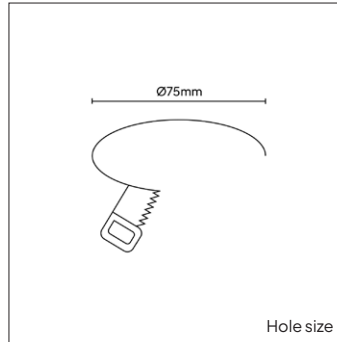

PRODUCT MATERIAL	Die-cast aluminium
LIGHT SOURCE	Citizen CLU701
MODULE LIFETIME	Approx. 35.000 hours
DRIVER	Excluding driver, SELECT OPTION
COLORS (Δ)	○ 3 = RAL 9003 white ● 5 = RAL 9005 black
BEAM ANGLE	 30°
ADJUSTABLE	No
SIZE	Ø57 X 95mm

OPTIONS

OPTIONAL BEAM ANGLE	 38° Art. no.: 4941.010.38.0
DRIVER OPTIONS 250MA	On/off 250mA 7-13W Art. no.: 0115.250.10.0 Size: 100 x 43 x 22,5mm
	Phase cut 250mA 7-10W Art. no.: 0110.250.20.4 Size: 100 x 50 x 19mm
	1/10V 260mA 1-14W Art. no.: 0114.250.30.0 Size: 111 x 52 x 22mm This driver can only be placed externally
	DALI 250mA 6-13W Art. no.: 0114.250.40.1 Size: 97,2 x 43 x 30mm
DRIVER OPTIONS DTW	On/off 500mA 6-10W Art. no.: 0110.500.10.0 Size: 100 x 43 x 22,5mm
	Phase cut 500mA 6-10W Art. no.: 0110.500.20.7 Size: 85 x 40,4 x 22mm
	DALI 500mA 4-18W Art. no.: 0118.500.40.0 Size: 95 x 53 x 30mm This driver can only be placed externally
POWER CABLE OPTIONS Connected to driver/fixture	Europlug 2000mm 2 X 0,75 Art. no.: 0502.075.20.0
	Wieland GST18/3 male 2000mm 3 X 0,75 Art. no.: 0501.183.20.0
	Wieland T connector GST18/3 200mm 3 X 0,75 Art. no.: 0500.183.20.0

INFORMATION

Including plaster kit

Always select a driver option and add the selected driver to your order.

 Pay attention at the inner size (Ø55mm) of the plaster kit, as the chosen driver needs to fit through this hole.