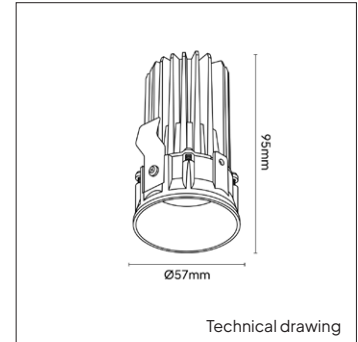

PRODUCT MATERIAL	Die-cast aluminium
LIGHT SOURCE	Citizen CLU701
MODULE LIFETIME	Approx. 35.000 hours
DRIVER	Excluding driver, SELECT OPTION
COLORS (Δ)	○ 3 = RAL 9003 white ● 5 = RAL 9005 black
BEAM ANGLE	 30°
ADJUSTABLE	No
SIZE	Ø57 X 95mm

OPTIONS

OPTIONAL BEAM ANGLE	 38° Art. no.: 4941.010.38.0
DRIVER OPTIONS 250MA	On/off 250mA 7-13W Art. no.: 0115.250.10.0 Size: 100 x 43 x 22,5mm
	Phase cut 250mA 7-10W Art. no.: 0110.250.20.4 Size: 100 x 50 x 19mm
	1/10V 260mA 1-14W Art. no.: 0114.250.30.0 Size: 111 x 52 x 22mm This driver can only be placed externally
	DALI 250mA 6-13W Art. no.: 0114.250.40.1 Size: 97,2 x 43 x 30mm
DRIVER OPTIONS DTW	On/off 500mA 6-10W Art. no.: 0110.500.10.0 Size: 100 x 43 x 22,5mm
	Phase cut 500mA 6-10W Art. no.: 0110.500.20.7 Size: 85 x 40,4 x 22mm
	DALI 500mA 4-18W Art. no.: 0118.500.40.0 Size: 95 x 53 x 30mm This driver can only be placed externally
POWER CABLE OPTIONS Connected to driver/fixture	Europlug 2000mm 2 X 0,75 Art. no.: 0502.075.20.0
	Wieland GST18/3 male 2000mm 3 X 0,75 Art. no.: 0501.183.20.0
	Wieland T connector GST18/3 200mm 3 X 0,75 Art. no.: 0500.183.20.0

INFORMATION

Including plaster kit

Always select a driver option and add the selected driver to your order.

 Pay attention at the inner size (Ø55mm) of the plaster kit, as the chosen driver needs to fit through this hole.