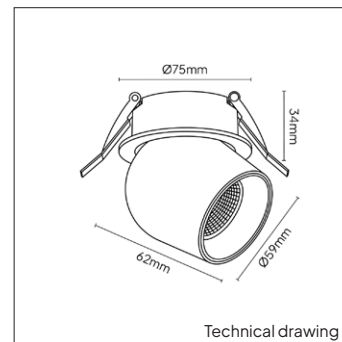

PRODUCT MATERIAL	Die-cast aluminium
LIGHT SOURCE	Bridgelux DtW
MODULE LIFETIME	Approx. 50.000 hours
DRIVER	Including phase cut dimmable driver
COLORS (Δ)	○ 3 = RAL 9003 white ● 5 = RAL 9005 black
BEAM ANGLE	24°
ADJUSTABLE	Rotating 350°, 55° tiltable
DIMMABLE	Yes
SIZE	Ø59 X 62mm

OPTIONS

OPTIONAL BEAM ANGLE	36° Art. no.: 3066.010.36.0
	50° Art. no.: 3066.010.50.0
ANTI-GLARE RING	Black Included
	Gold Art. no.: 3066.030.00.9
HONEYCOMB	Art. no.: 3066.040.00.0
DRIVER OPTIONS	1/10V 250mA 1-14W Art. no.: 0114.250.30.0 Size: 111 x 52 x 22mm
	DALI 250mA 6-13W Art. no.: 0114.250.40.1 Size: 97,2 x 43 x 30mm
POWER CABLE OPTIONS Connected to driver/fixture	Europlug 2000mm 2 X 0,75 Art. no.: 0502.075.20.0
	Wieland GST18/3 male 2000mm 3 X 0,75 Art. no.: 0501.183.20.0
	Wieland T connector GST18/3 200mm 3 X 0,75 Art. no.: 0500.183.20.0

Design Patent Certificate
No: ZL 2019 3 0427879.1 Recessed Mount Venus Patent

INFORMATION

Full warranty only applies when fixture is purchased in combination with recommended driver.

ANTI-GLARE RING

HONEYCOMB