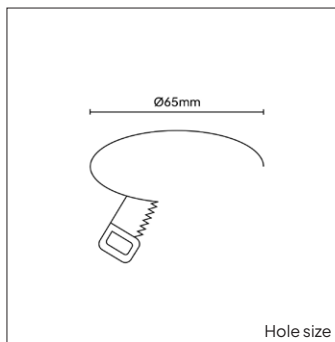

PRODUCT MATERIAL	Die-cast aluminium
LIGHT SOURCE	Bridgelux DtW
MODULE LIFETIME	Approx. 50.000 hours
DRIVER	Including phase cut dimmable driver
COLORS (Δ)	○ 3 = RAL 9003 white ● 5 = RAL 9005 black
BEAM ANGLE	24°
ADJUSTABLE	Rotating 350°, 55° tiltable
DIMMABLE	Yes
SIZE	Ø59 X 62mm

OPTIONS

OPTIONAL BEAM ANGLE	36° Art. no.: 3066.010.36.0
	50° Art. no.: 3066.010.50.0
ANTI-GLARE RING	Black Included
	Gold Art. no.: 3066.030.00.9
HONEYCOMB	Art. no.: 3066.040.00.0
DRIVER OPTIONS	1/10V 250mA 1-14W Art. no.: 0114.250.30.0 Size: 111 x 52 x 22mm
	DALI 250mA 6-13W Art. no.: 0114.250.40.1 Size: 97,2 x 43 x 30mm
POWER CABLE OPTIONS Connected to driver/fixture	Europlug 2000mm 2 X 0,75 Art. no.: 0502.075.20.0
	Wieland GST18/3 male 2000mm 3 X 0,75 Art. no.: 0501.183.20.0
	Wieland T connector GST18/3 200mm 3 X 0,75 Art. no.: 0500.183.20.0

Design Patent Certificate
No: ZL 2019 3 0427879.1 Recessed Mount Venus Patent

INFORMATION

Full warranty only applies when fixture is purchased in combination with recommended driver.

ANTI-GLARE RING

HONEYCOMB